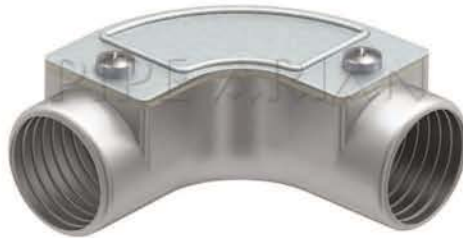

### 5- Bend 90° with cover (PG)

**NOTE:**

1. (AL) --> Aluminium

ORDER CODE	SIZE PG
PA5-11-AL	11
PA5-13.5-AL	13.5
PA5-16-AL	16
PA5-21-AL	21
PA5-29-AL	29

Connection Example

### 6- Tee shaped with cover (PG)

**NOTE:**

1. (AL) --> Aluminium

ORDER CODE	SIZE PG
PA6-11-AL	11
PA6-13.5-AL	13.5
PA6-16-AL	16
PA6-21-AL	21
PA6-29-AL	29

Connection Example