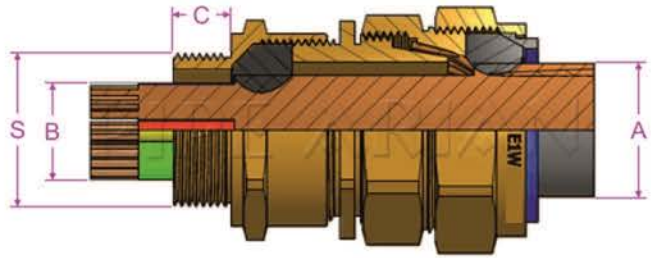

ELECTRICAL STEEL CONDUIT ACCESSORIES

www.petrotadavom.com
Info@petrotadavom.com

13- Armoured Cable Gland

NOTE:

1. (?) --> **Metal-Brass BS2874 CZ121 Pb3**

2. (B-C) --> **B: NPT**
C: ISO METRIC

3. **Accessories: Matching Accessories available like PVC Shrouds, Lock Nuts, Earth Tag, Reducers, Adaptors, etc. as per the requirement.**

PB: (NPT)

ORDER CODE	SIZE inch	A mm	B mm	C mm
PB13-1/2-?	1/2"	20.5	14	15
PB13-3/4-?	3/4"	27.5	20.5	15
PB13-1-?	1"	33.5	26	15
PB13-1 1/4-?	1 1/4"	41	33	15
PB13-1 1/2-?	1 1/2"	53	44	15
PB13-2-?	2"	66	56	20
PB13-2 1/2-?	2 1/2"	78	68	20
PB13-3-?	3"	91	80	20