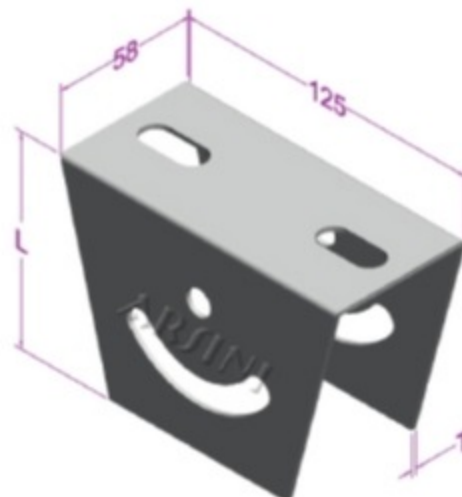

SUPPORT SYSTEMS (U SUPPORT)

www.petrofadavom.com
info@petrotadavom.com

7- U support for ceiling

NOTES:
1. (?) → H.D.G: Hot dip galvanized
P.G: Pre galvanized
C: Colored

ORDER CODE	L mm	T mm
7US-T-?	85	2 - 2.5 - 5

Connection Example

Connection Example

8- U support for ceiling

NOTES:
1. (?) → H.D.G: Hot dip galvanized
P.G: Pre galvanized
C: Colored

ORDER CODE	L mm	T mm
8US-T-?	85	2 - 2.5 - 5

Connection Example

9- U support for ceiling

NOTES:
1. (?) → H.D.G: Hot dip galvanized
P.G: Pre galvanized
C: Colored

ORDER CODE	L mm	T mm
9US-T-?	85	2 - 2.5 - 5

Connection Example