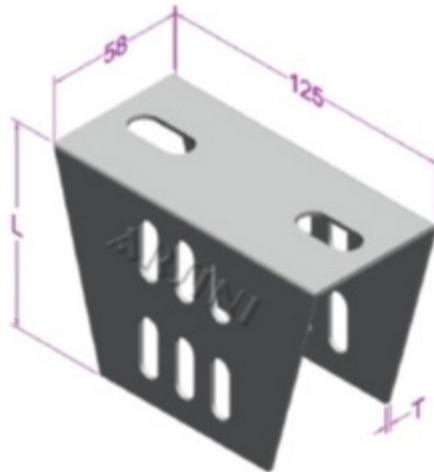

SUPPORT SYSTEMS (U SUPPORT)

www.petrofadavom.com
info@petrotadavom.com

7- U support for ceiling

NOTES:
1. (?) → H.D.G: Hot dip galvanized
P.G: Pre galvanized
C: Colored

ORDER CODE	L mm	T mm
7US-T-?	85	2 - 2.5 - 5

Connection Example

Connection Example

8- U support for ceiling

NOTES:
1. (?) → H.D.G: Hot dip galvanized
P.G: Pre galvanized
C: Colored

ORDER CODE	L mm	T mm
8US-T-?	85	2 - 2.5 - 5

Connection Example

9- U support for ceiling

NOTES:
1. (?) → H.D.G: Hot dip galvanized
P.G: Pre galvanized
C: Colored

ORDER CODE	L mm	T mm
9US-T-?	85	2 - 2.5 - 5

Connection Example