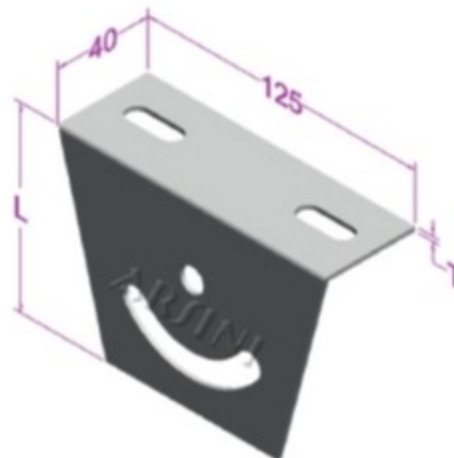

SUPPORT SYSTEMS (U SUPPORT)

www.petrofadavom.com
info@petrotadavom.com

7- U support for ceiling

NOTES:
1. (?) → H.D.G: Hot dip galvanized
P.G: Pre galvanized
C: Colored

ORDER CODE	L mm	T mm
7US-T-?	85	2 - 2.5 - 5

Connection Example

Connection Example

8- U support for ceiling

NOTES:
1. (?) → H.D.G: Hot dip galvanized
P.G: Pre galvanized
C: Colored

ORDER CODE	L mm	T mm
8US-T-?	85	2 - 2.5 - 5

Connection Example

9- U support for ceiling

NOTES:
1. (?) → H.D.G: Hot dip galvanized
P.G: Pre galvanized
C: Colored

ORDER CODE	L mm	T mm
9US-T-?	85	2 - 2.5 - 5

Connection Example