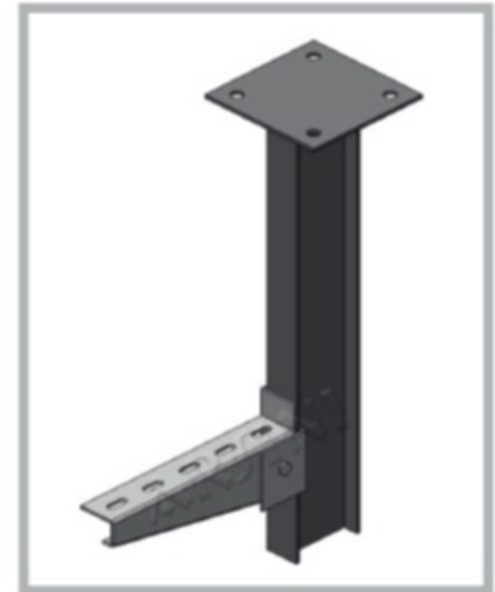

I support profile

NOTES:

1. (?) *H.D.G: Hot dip galvanized*
C: Colored

ORDER CODE	L mm	T mm
I PROFILE	6000	4

Connection Example

23- I support for ceiling

NOTES:

1. (?) *H.D.G: Hot dip galvanized*
C: Colored

ORDER CODE	L mm	T mm
23IS-20T-?	200	5
23IS-30T-?	300	5
23IS-40T-?	400	5
23IS-50T-?	500	5
23IS-60T-?	600	5
23IS-70T-?	700	5
23IS-80T-?	800	5
23IS-90T-?	900	5
23IS-100T-?	1000	5
23IS-120T-?	1200	5
23IS-150T-?	1500	5
23IS-200T-?	2000	5
23IS-300T-?	3000	5

Connection Example

24- I hanging support adjustable

NOTES:

1. (?) *H.D.G: Hot dip galvanized*
C: Colored

ORDER CODE	L mm	T mm
24IS-20T?	200	5

Connection Example