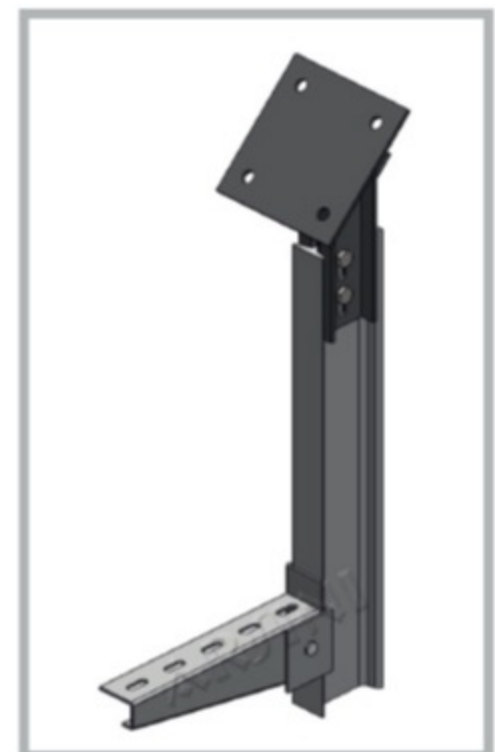

I support profile

NOTES:

1. (?) *H.D.G: Hot dip galvanized*
C: Colored

ORDER CODE	L mm	T mm
I PROFILE	6000	4

Connection Example

23- I support for ceiling

NOTES:

1. (?) *H.D.G: Hot dip galvanized*
C: Colored

Connection Example

24- I hanging support adjustable

NOTES:

1. (?) *H.D.G: Hot dip galvanized*
C: Colored

ORDER CODE	L mm	T mm
24IS-20T?	200	5

Connection Example