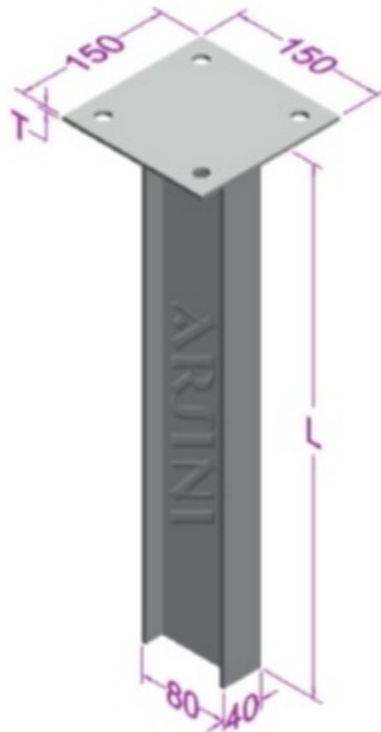

I support profile

NOTES:

1. (?) *H.D.G: Hot dip galvanized*
C: Colored

ORDER CODE	L mm	T mm
I PROFILE	6000	4

Connection Example

23- I support for ceiling

NOTES:

1. (?) *H.D.G: Hot dip galvanized*
C: Colored

ORDER CODE	L mm	T mm
23IS-20T-?	200	5
23IS-30T-?	300	5
23IS-40T-?	400	5
23IS-50T-?	500	5
23IS-60T-?	600	5
23IS-70T-?	700	5
23IS-80T-?	800	5
23IS-90T-?	900	5
23IS-100T-?	1000	5
23IS-120T-?	1200	5
23IS-150T-?	1500	5
23IS-200T-?	2000	5
23IS-300T-?	3000	5

Connection Example

24- I hanging support adjustable

NOTES:

1. (?) *H.D.G: Hot dip galvanized*
C: Colored

ORDER CODE	L mm	T mm
24IS-20T?	200	5

Connection Example