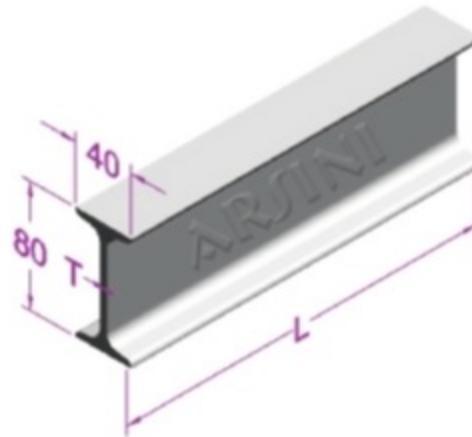

I support profile

NOTES:

1. (?) *H.D.G: Hot dip galvanized*
C: Colored

ORDER CODE	L mm	T mm
I PROFILE	6000	4

Connection Example

23- I support for ceiling

NOTES:

1. (?) *H.D.G: Hot dip galvanized*
C: Colored

ORDER CODE	L mm	T mm
23IS-20T-?	200	5
23IS-30T-?	300	5
23IS-40T-?	400	5
23IS-50T-?	500	5
23IS-60T-?	600	5
23IS-70T-?	700	5
23IS-80T-?	800	5
23IS-90T-?	900	5
23IS-100T-?	1000	5
23IS-120T-?	1200	5
23IS-150T-?	1500	5
23IS-200T-?	2000	5
23IS-300T-?	3000	5