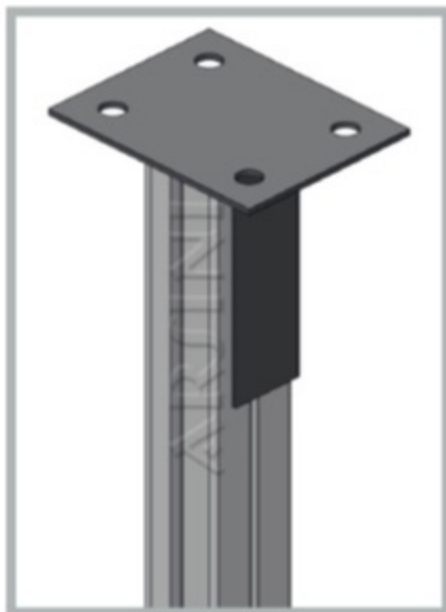

### 1- C hanging support systems

**NOTES:**

1. (?) *H.D.G: Hot dip galvanized*  
*P.G: Pre galvanized*  
*C: Colored*

ORDER CODE	L mm	T mm
1CS-21-T-?	125	2

ORDER CODE	L mm	T mm
1CS-41-T-?	125	2
1CS-21D-T-?	125	2

Connection Example

Connection Example

Connection Example

ORDER CODE	L mm	T mm
1CS-41D-T-?	125	2

**NOTES:**

1. (?) *H.D.G: Hot dip galvanized*  
*P.G: Pre galvanized*  
*C: Colored*

Connection Example