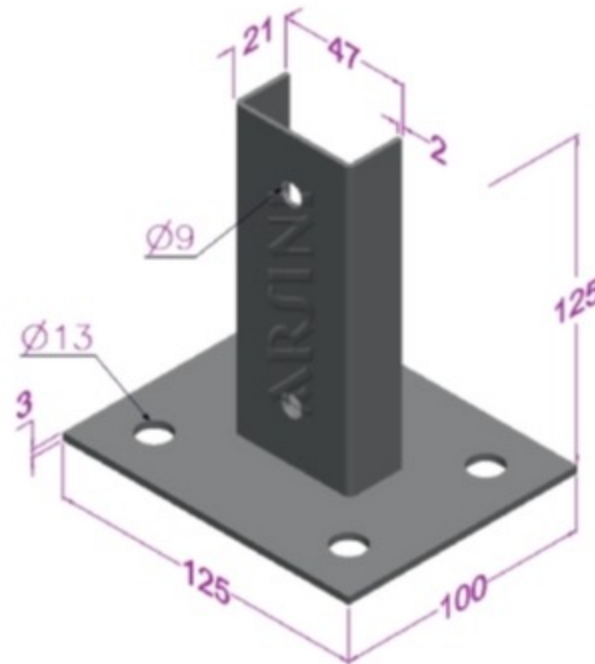

### 1- C hanging support systems

**NOTES:**

1. (?) *H.D.G: Hot dip galvanized*  
*P.G: Pre galvanized*  
*C: Colored*

ORDER CODE	L mm	T mm
1CS-21-T-?	125	2

ORDER CODE	L mm	T mm
1CS-41-T-?	125	2
1CS-21D-T-?	125	2