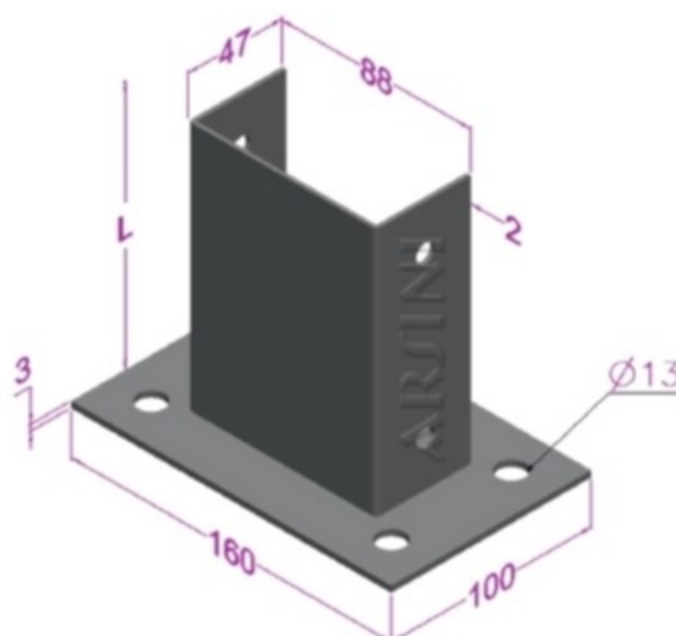

### 1- C hanging support systems

**NOTES:**

1. (?) *H.D.G: Hot dip galvanized*  
*P.G: Pre galvanized*  
*C: Colored*

ORDER CODE	L mm	T mm
1CS-21-T-?	125	2

ORDER CODE	L mm	T mm
1CS-41-T-?	125	2
1CS-21D-T-?	125	2

Connection Example

Connection Example

Connection Example

ORDER CODE	L mm	T mm
1CS-41D-T-?	125	2

**NOTES:**

1. (?) *H.D.G: Hot dip galvanized*  
*P.G: Pre galvanized*  
*C: Colored*

Connection Example