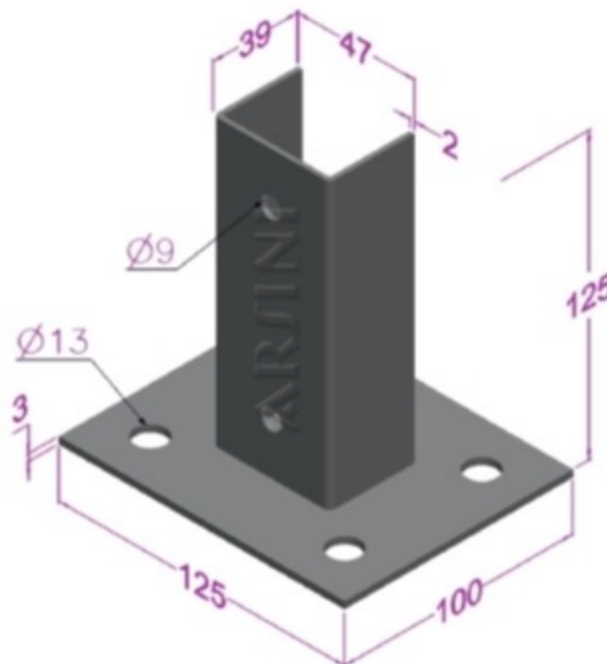

### 1- C hanging support systems

**NOTES:**

1. (?) *H.D.G: Hot dip galvanized*  
*P.G: Pre galvanized*  
*C: Colored*

ORDER CODE	L mm	T mm
1CS-21-T-?	125	2

ORDER CODE	L mm	T mm
1CS-41-T-?	125	2
1CS-21D-T-?	125	2

Connection Example

Connection Example

Connection Example

ORDER CODE	L mm	T mm
1CS-41D-T-?	125	2

**NOTES:**

1. (?) *H.D.G: Hot dip galvanized*  
*P.G: Pre galvanized*  
*C: Colored*

Connection Example