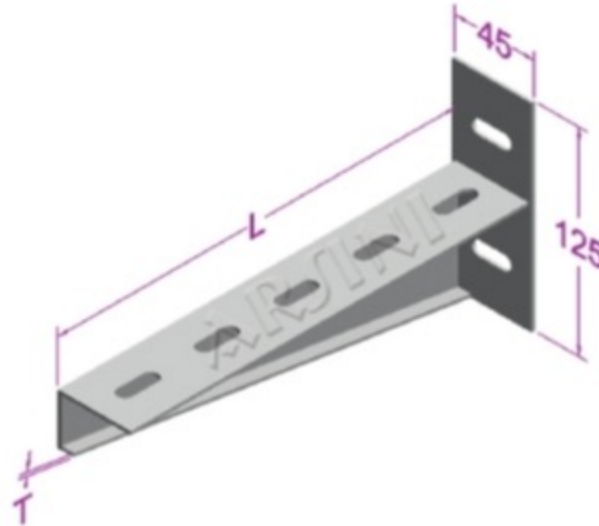

www.petrotadavom.com
info@petrotadavom.com

3- C support brackets

NOTES:

1. (?) *H.D.G: Hot dip galvanized*
P.G: Pre galvanized
C: Colored

ORDER CODE	L mm	T mm
3CS-5-T-?	50	2
3CS-10-T-?	100	2
3CS-15-T-?	150	2
3CS-20-T-?	200	2
3CS-25-T-?	250	2
3CS-30-T-?	300	2
3CS-40-T-?	400	2
3CS-50-T-?	500	2
3CS-60-T-?	600	2

Connection Example

4- C support brackets

ORDER CODE	L mm	T mm
4CS-5-T-?	50	2
4CS-10-T-?	100	2
4CS-15-T-?	150	2
4CS-20-T-?	200	2
4CS-25-T-?	250	2
4CS-30-T-?	300	2
4CS-40-T-?	400	2
4CS-50-T-?	500	2
4CS-60-T-?	600	2

Connection Example

5- C support brackets

ORDER CODE	L mm	T mm
5CS-5-T-?	50	2
5CS-10-T-?	100	2
5CS-15-T-?	150	2
5CS-20-T-?	200	2
5CS-25-T-?	250	2
5CS-30-T-?	300	2
5CS-40-T-?	400	2
5CS-50-T-?	500	2
5CS-60-T-?	600	2