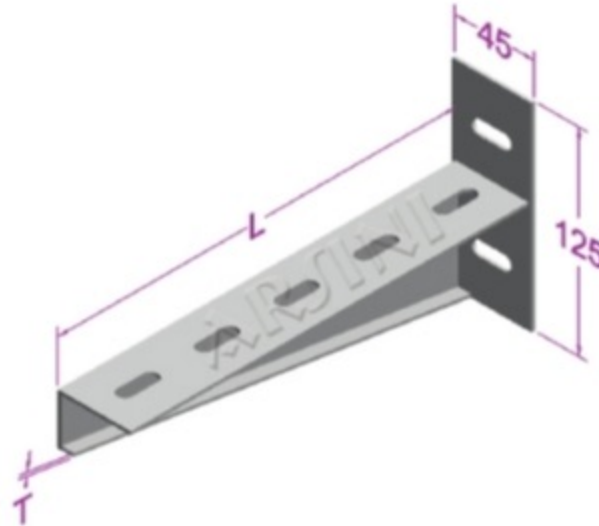

### 3- C support brackets

**NOTES:**

1. (?) *H.D.G: Hot dip galvanized*  
*P.G: Pre galvanized*  
*C: Colored*

ORDER CODE	L mm	T mm
3CS-5-T-?	50	2
3CS-10-T-?	100	2
3CS-15-T-?	150	2
3CS-20-T-?	200	2
3CS-25-T-?	250	2
3CS-30-T-?	300	2
3CS-40-T-?	400	2
3CS-50-T-?	500	2
3CS-60-T-?	600	2